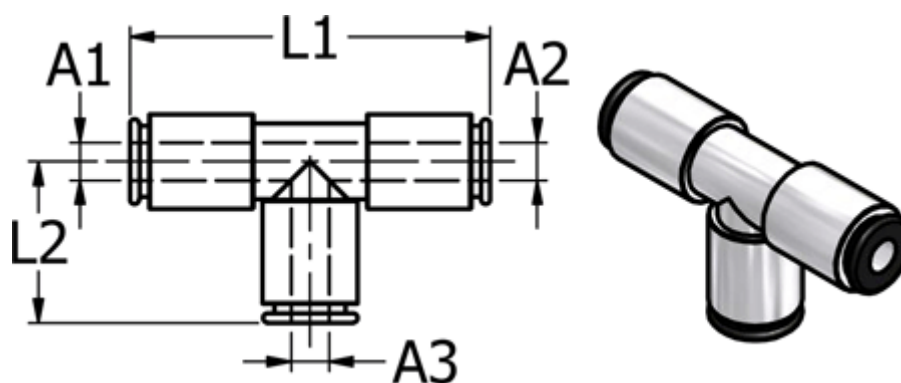

Article number: 586749010

Description: Push-in fitting 749.010, Ø10 /Ø10 /Ø10
Tee connector

Measures

Ext. hose diameter A1 = 10

Ext. hose diameter A2 = 10

Ext. hose diameter A3 = 10

L1 = 46.6

L2 = 23.3